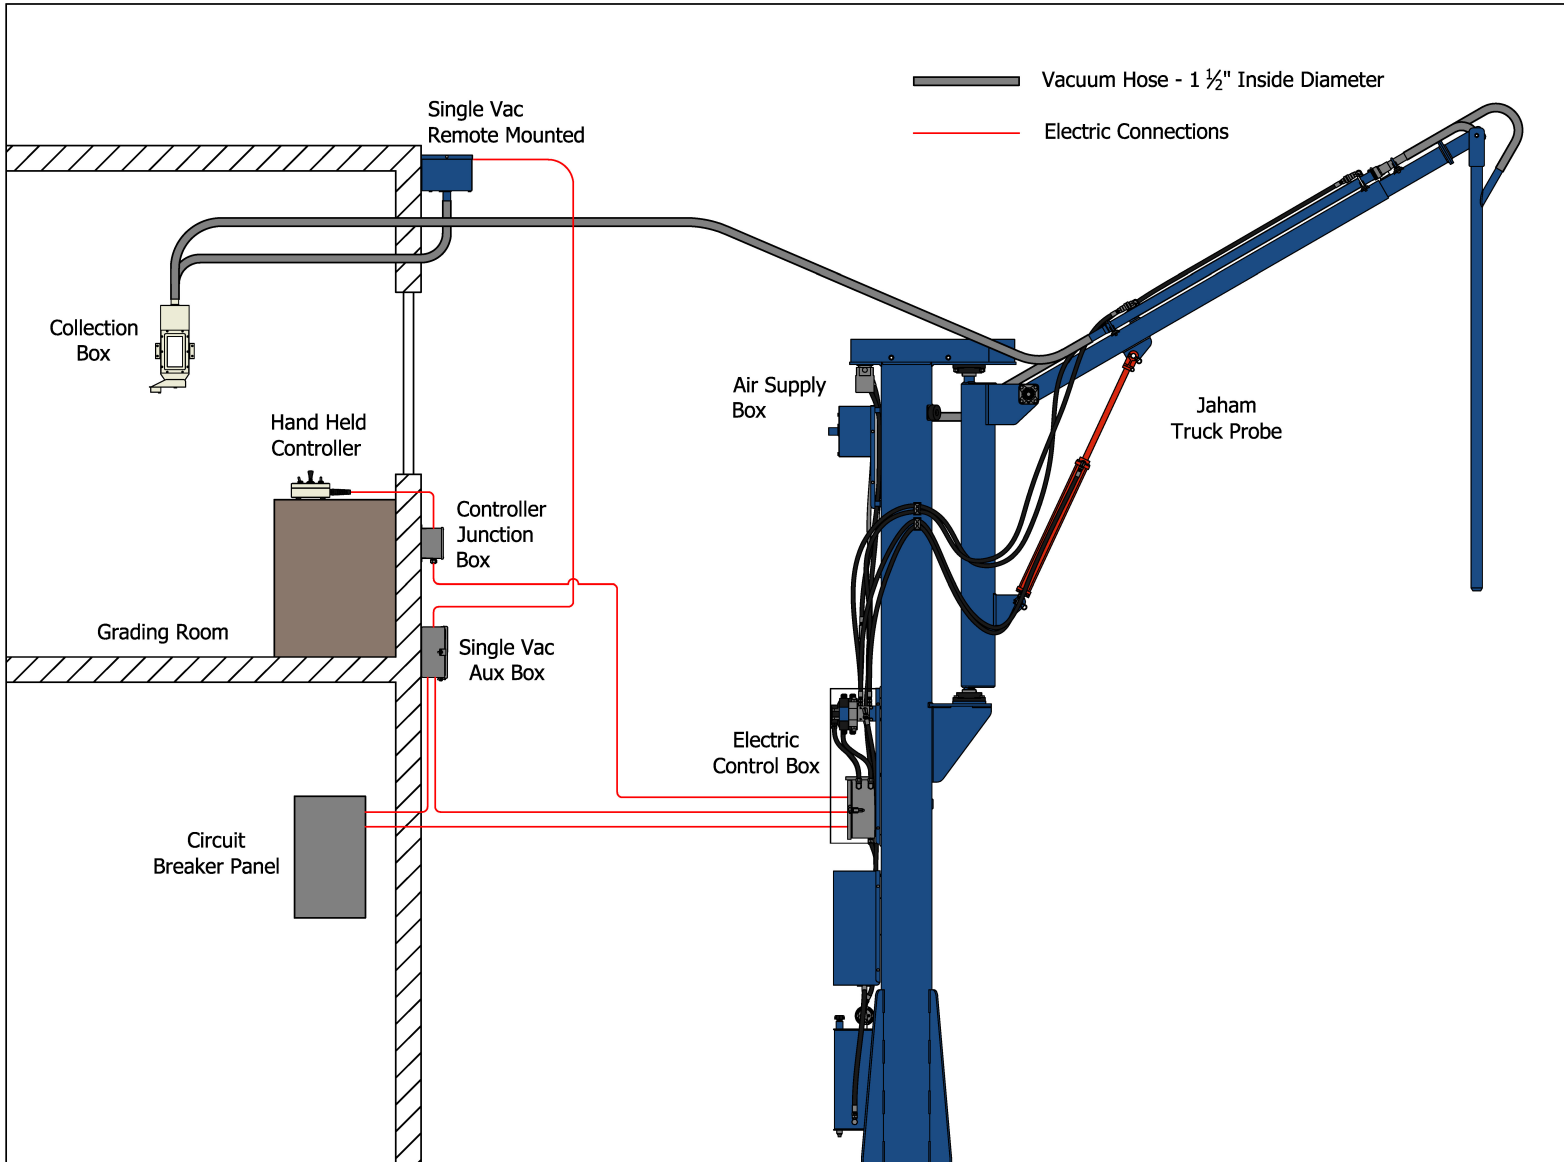

Typical Jaham Truck Probe Installation – Single Vac (Remote Mount) System

Jaham Truck Probe Installation