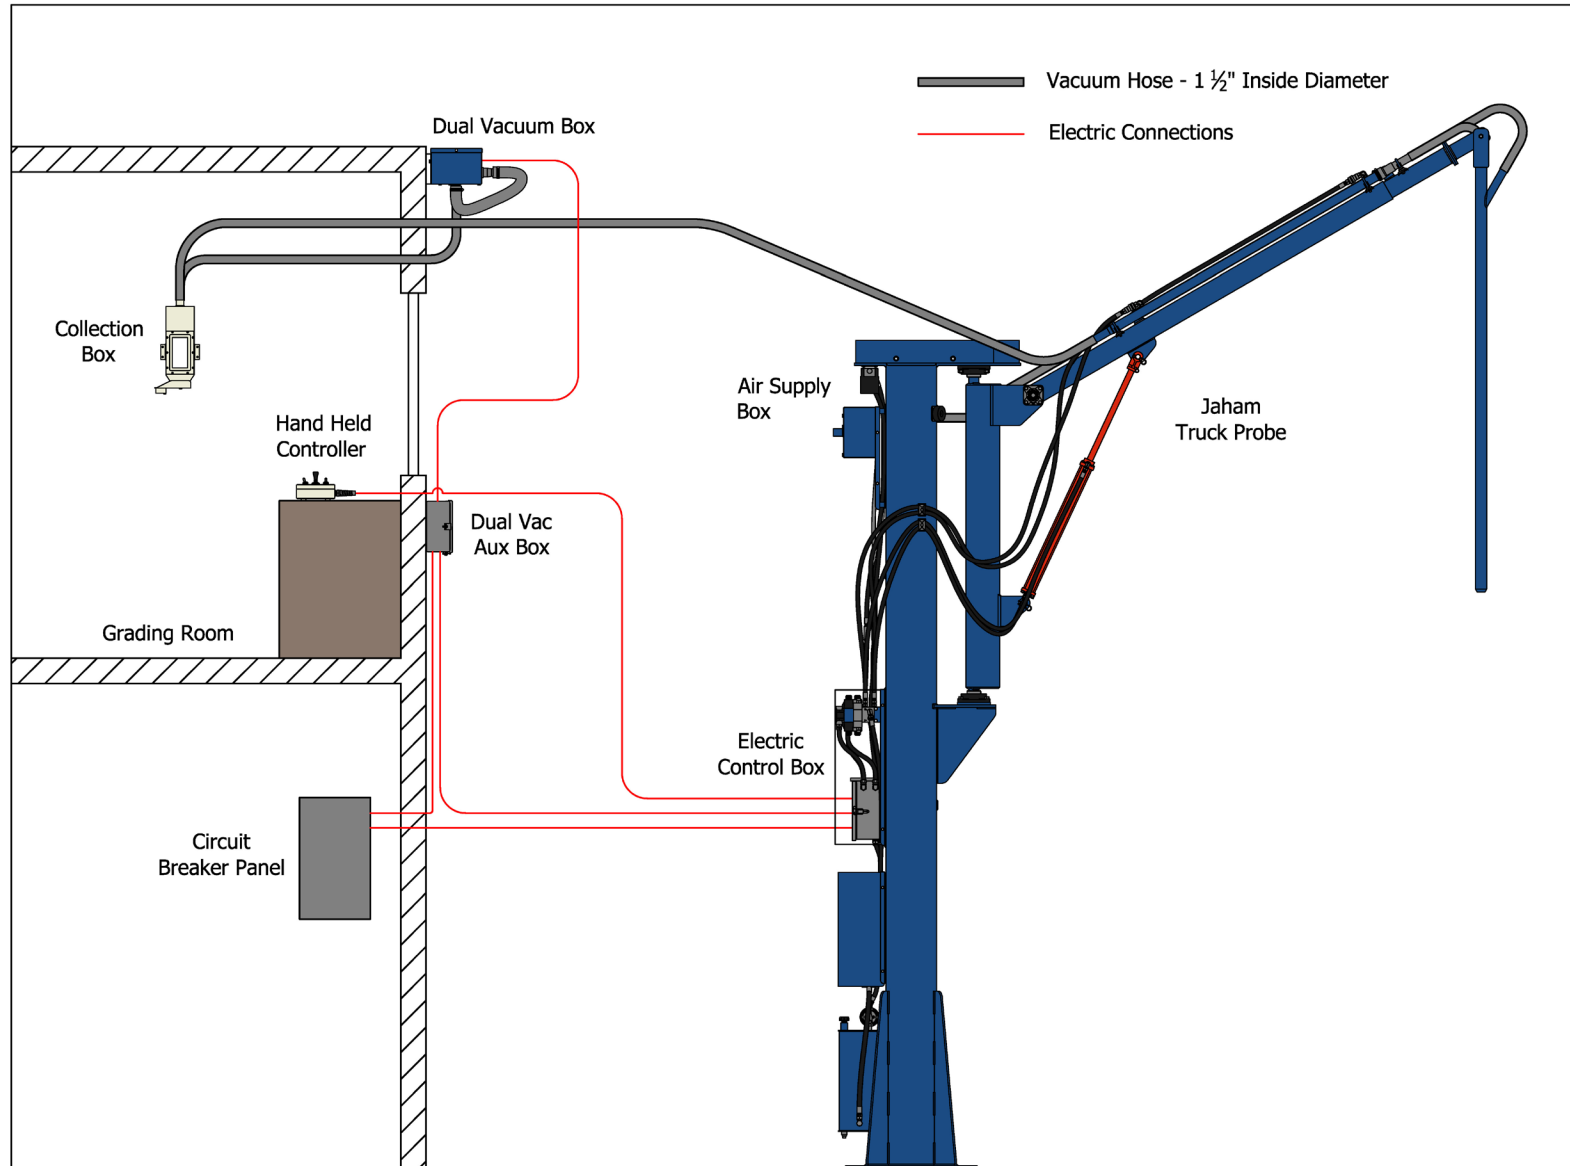

Typical Jaham Truck Probe Installation – Dual Vacuum System

Jaham Truck Probe Installation