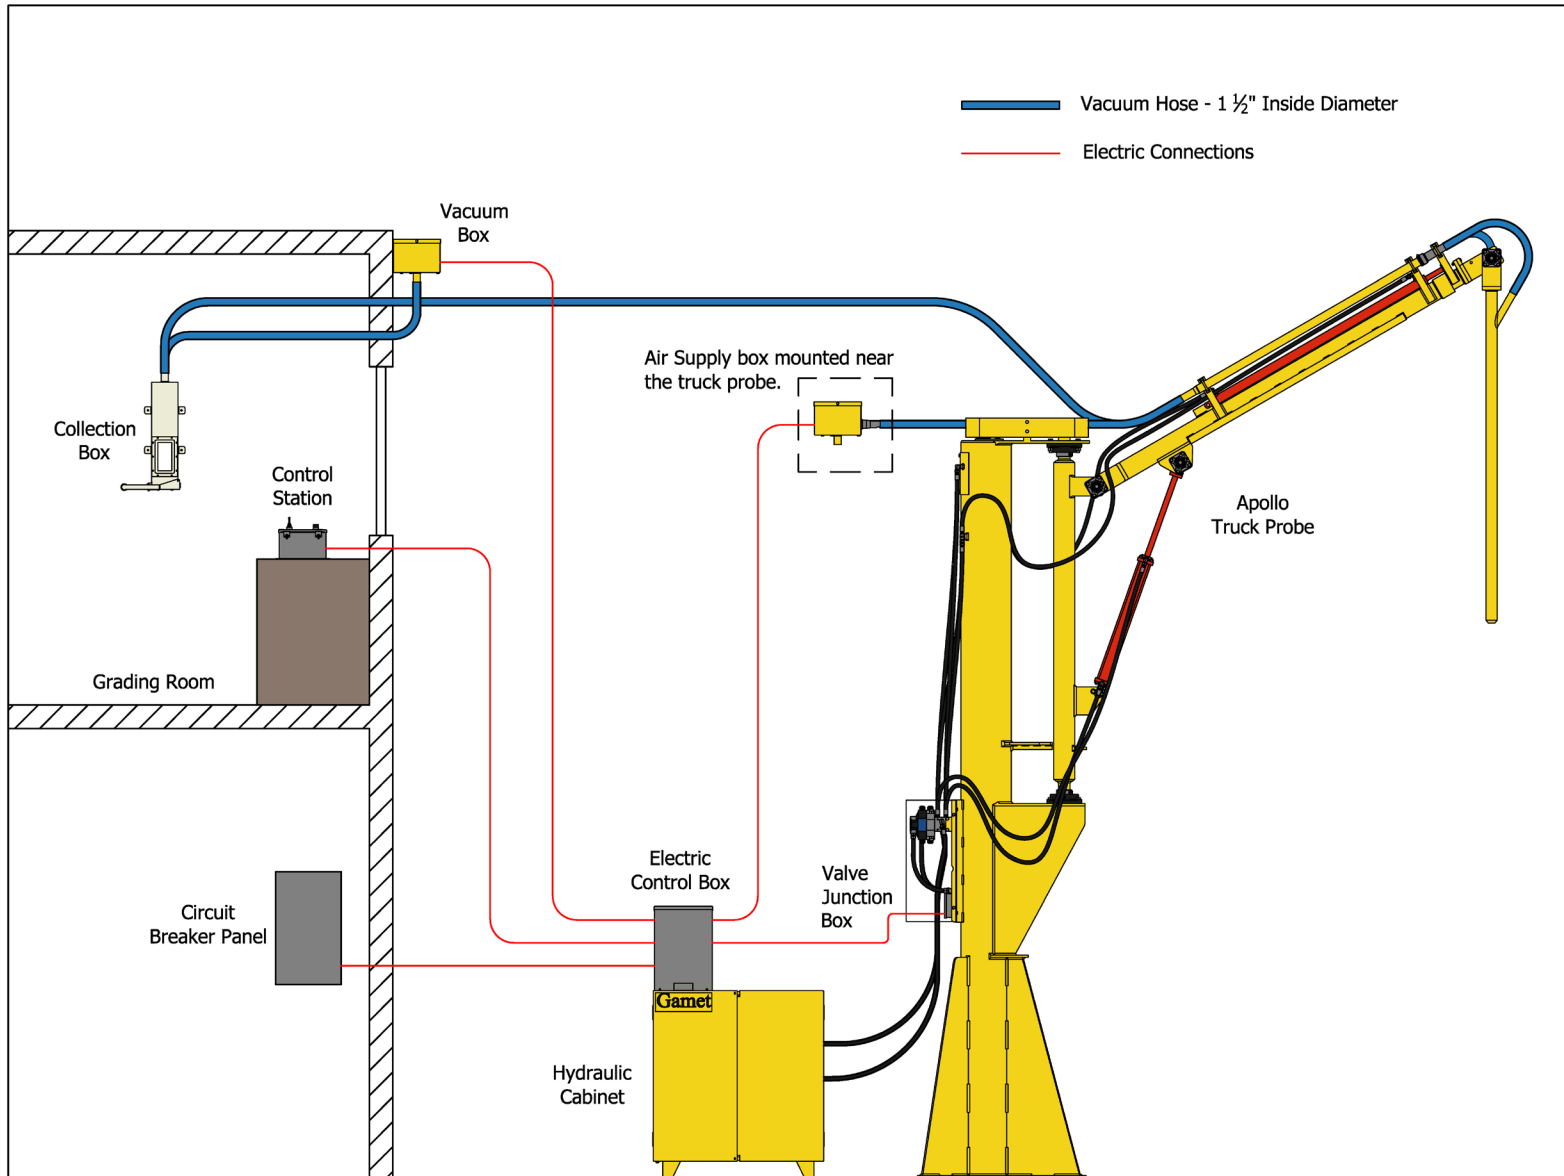

Typical Apollo Truck Probe Installation – Standard Vacuum System

Apollo Truck Probe Installation