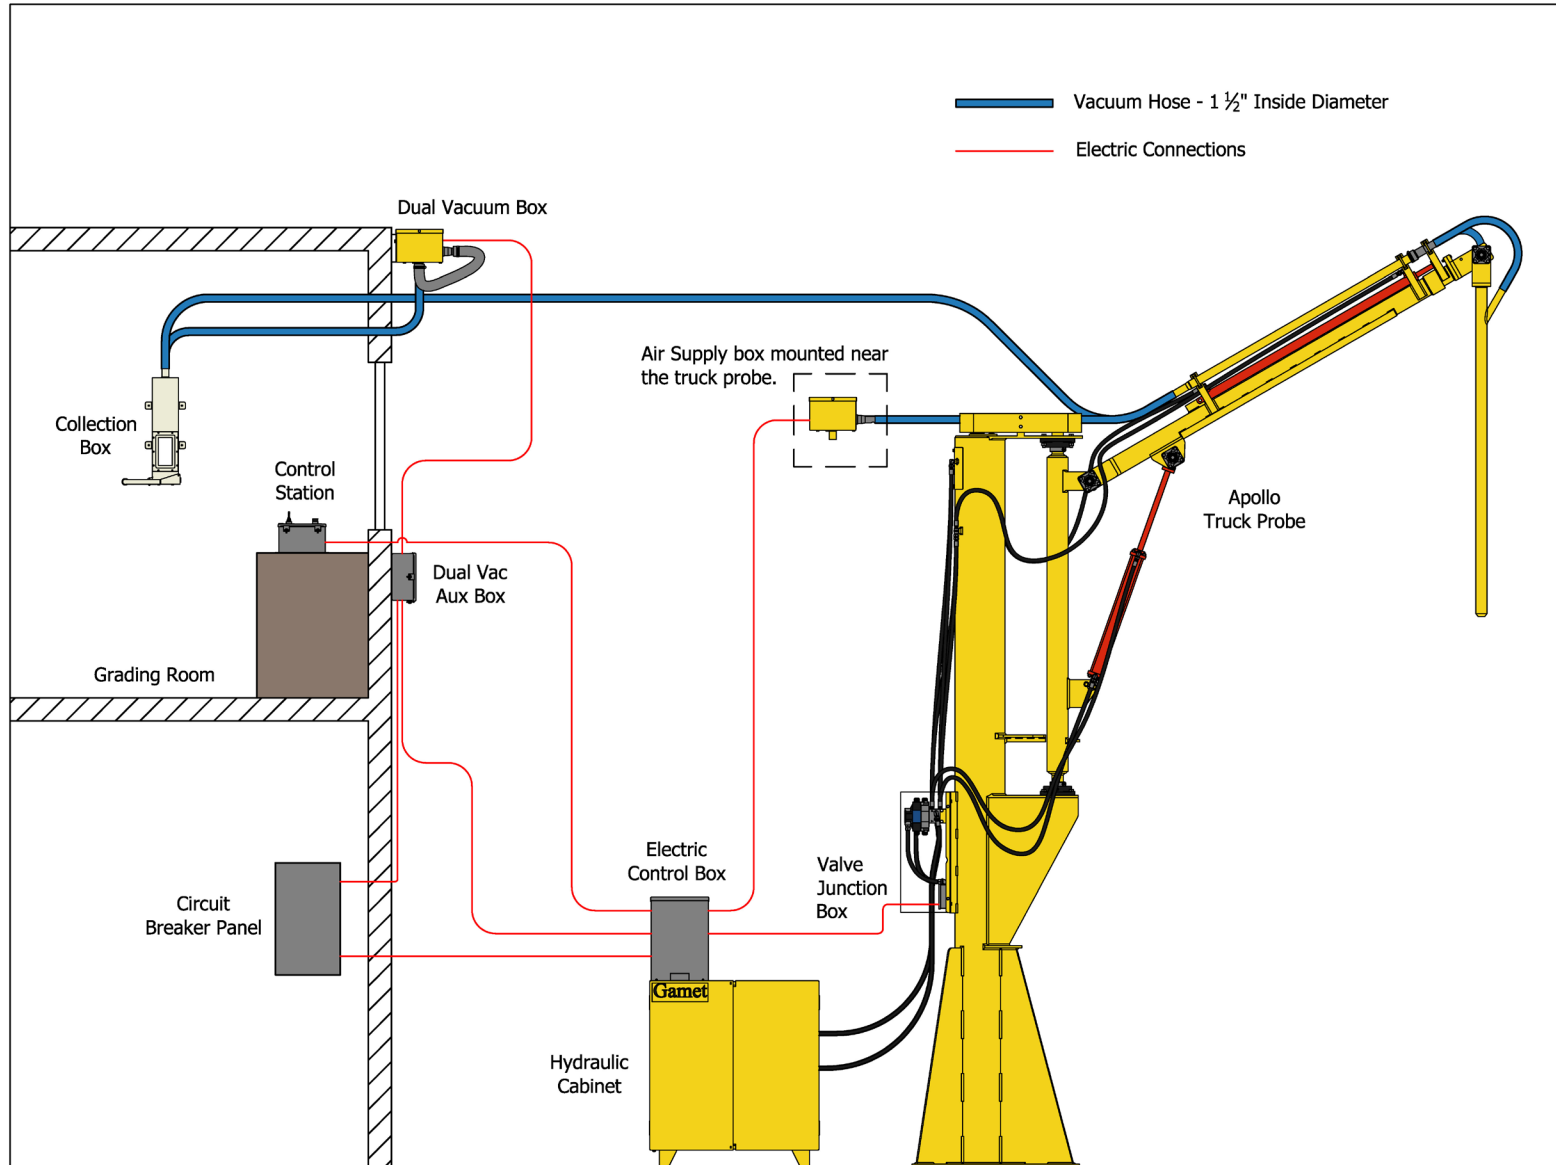

Typical Apollo Truck Probe Installation – Dual Vacuum System

Apollo Truck Probe Installation