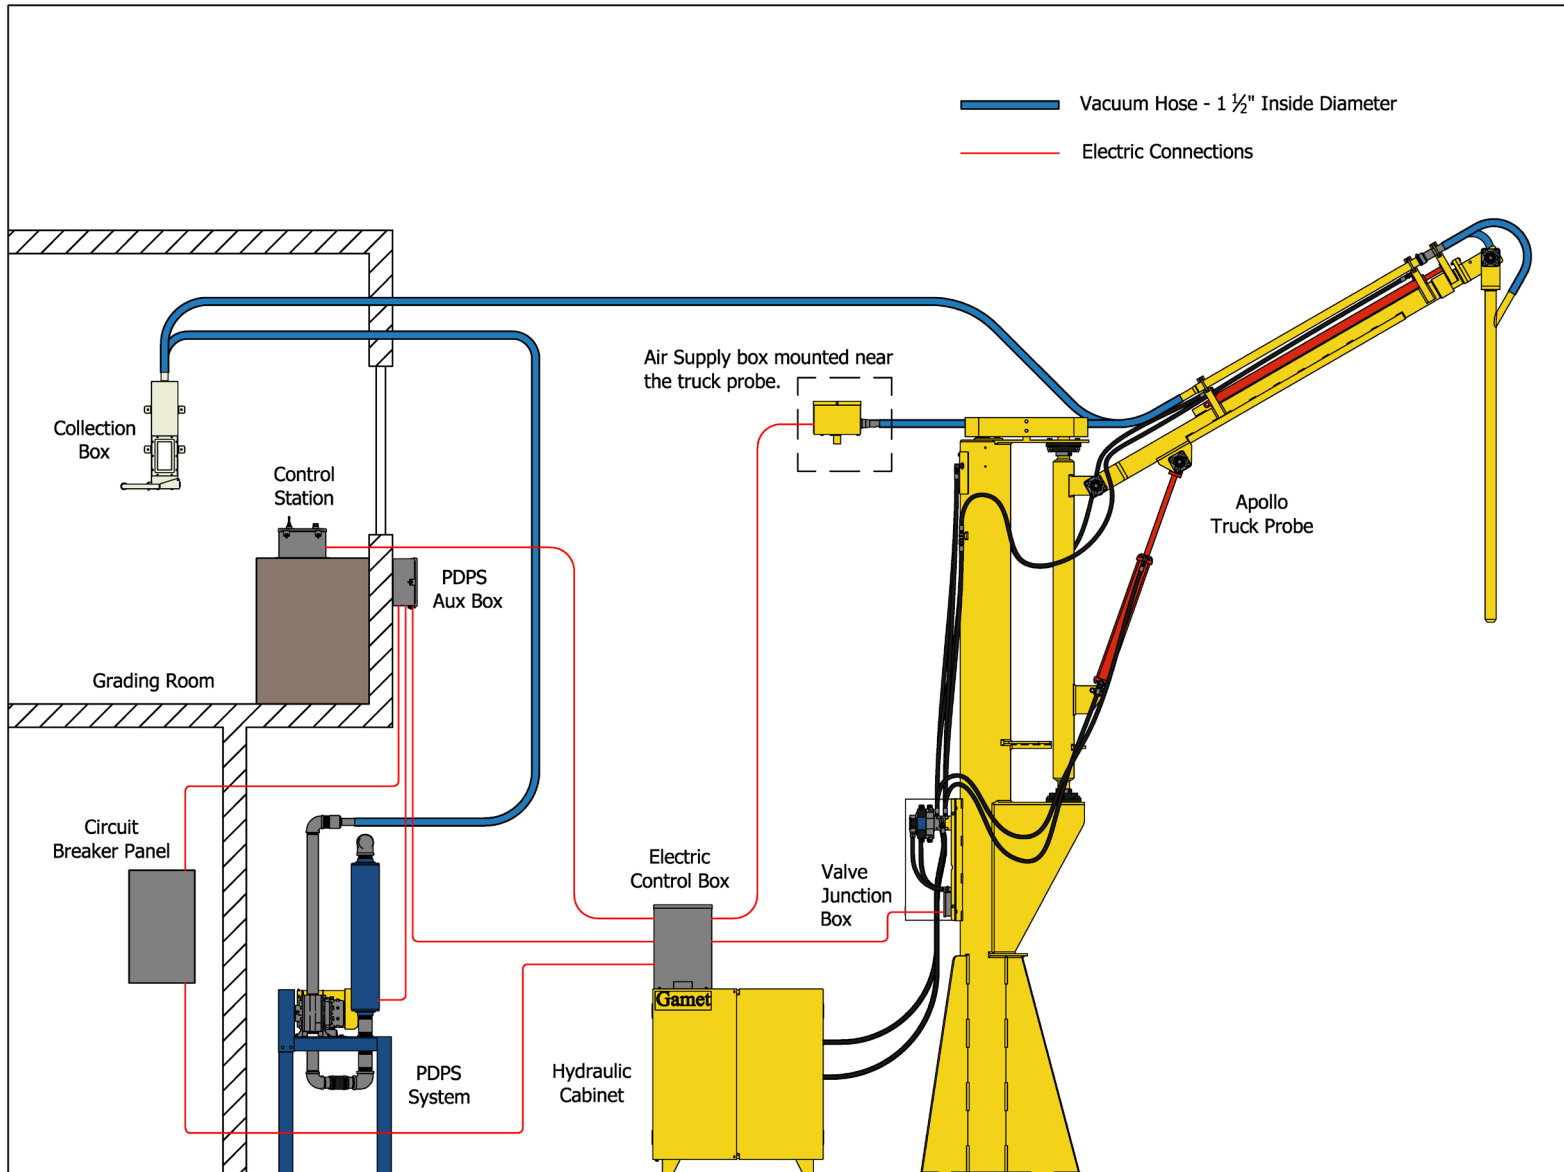

Typical Apollo Truck Probe Installation – PDPS Vacuum System

Apollo Truck Probe Installation