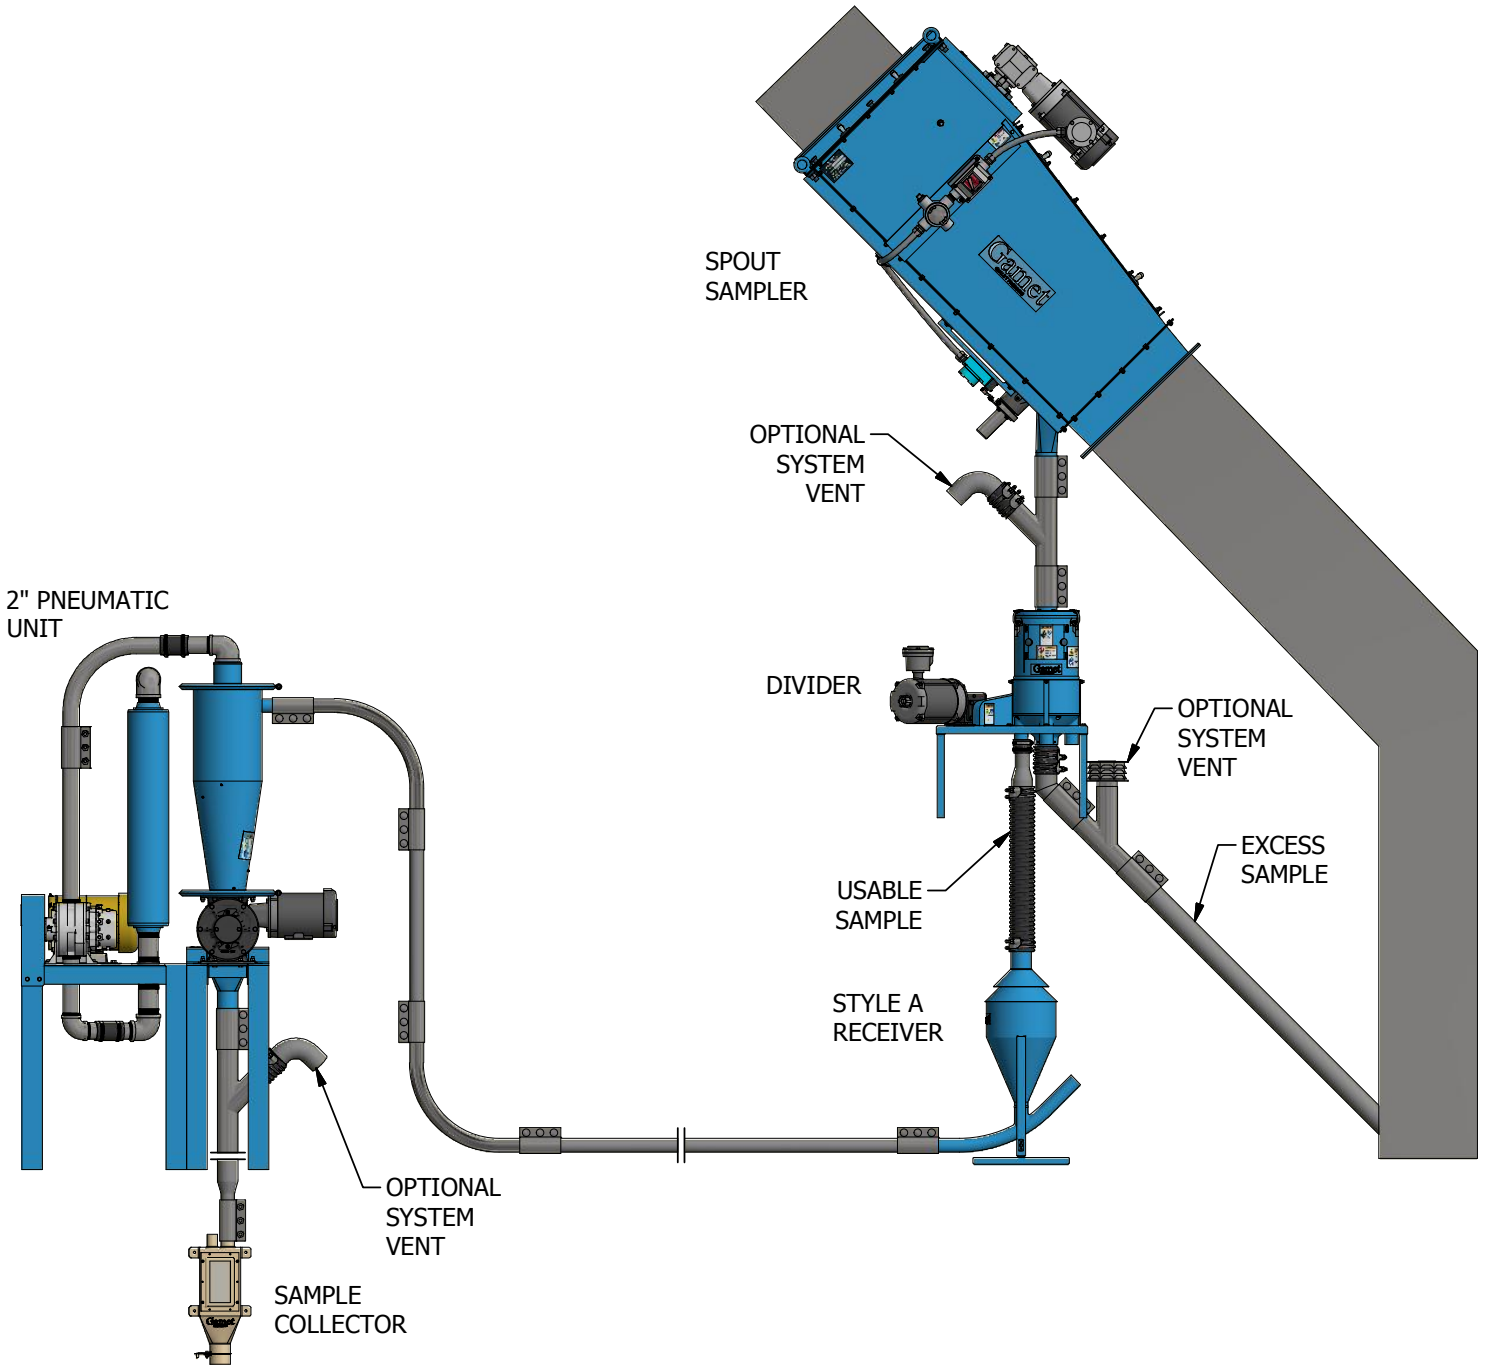

## Typical Angular Installation with Pneumatic System

**Note:** Optional vent system can be supplied by Gamet

GDCD Installation Drawing