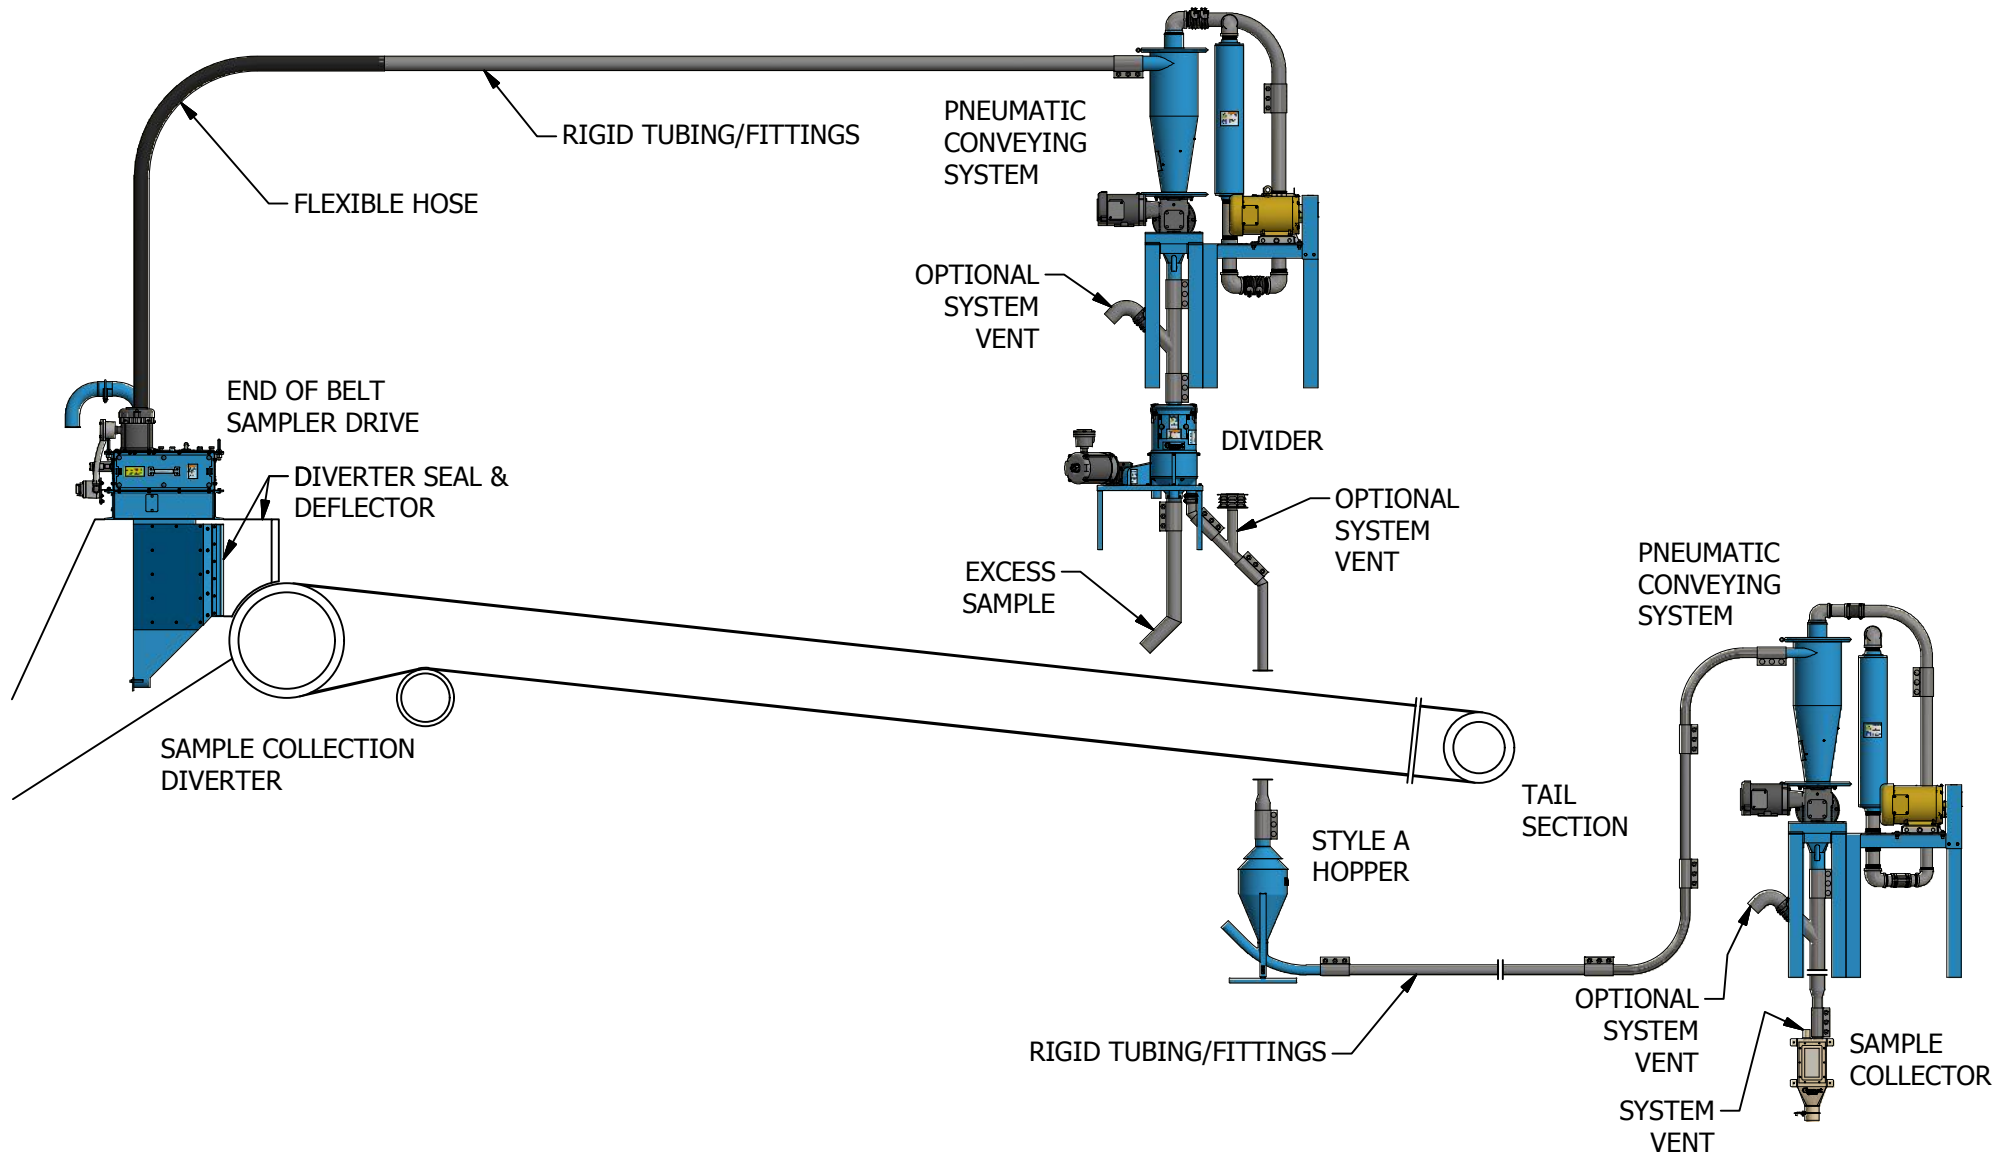

Typical Belt End Sampling System – Dual Conveying System

Note: Optional vent system can be supplied by Gamet

GDCD Installation Drawing