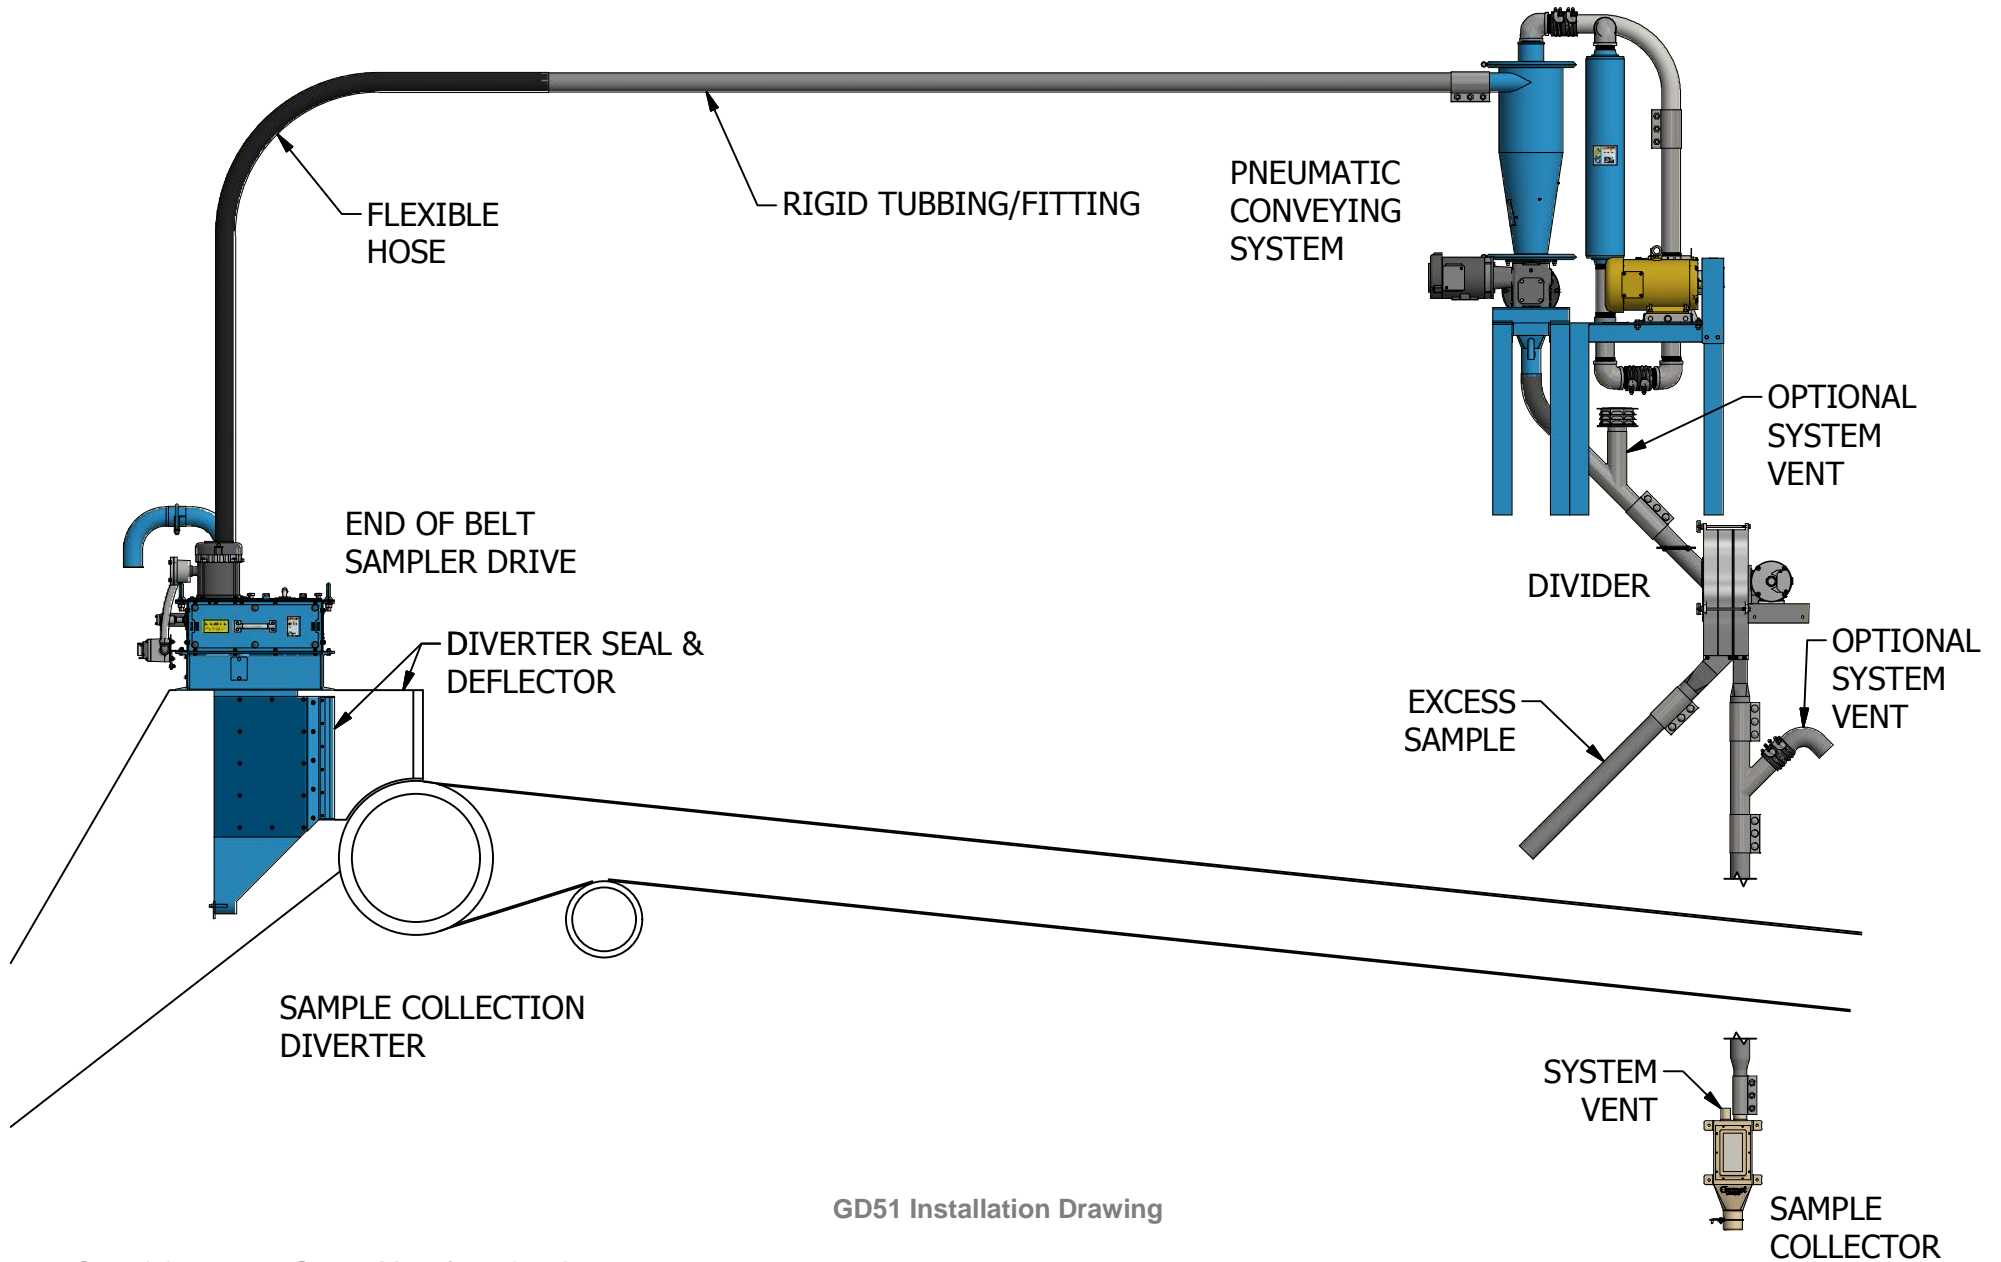

Typical Belt End Sampling System

Note: Optional vent system can be supplied by Gamet

GD51 Installation Drawing