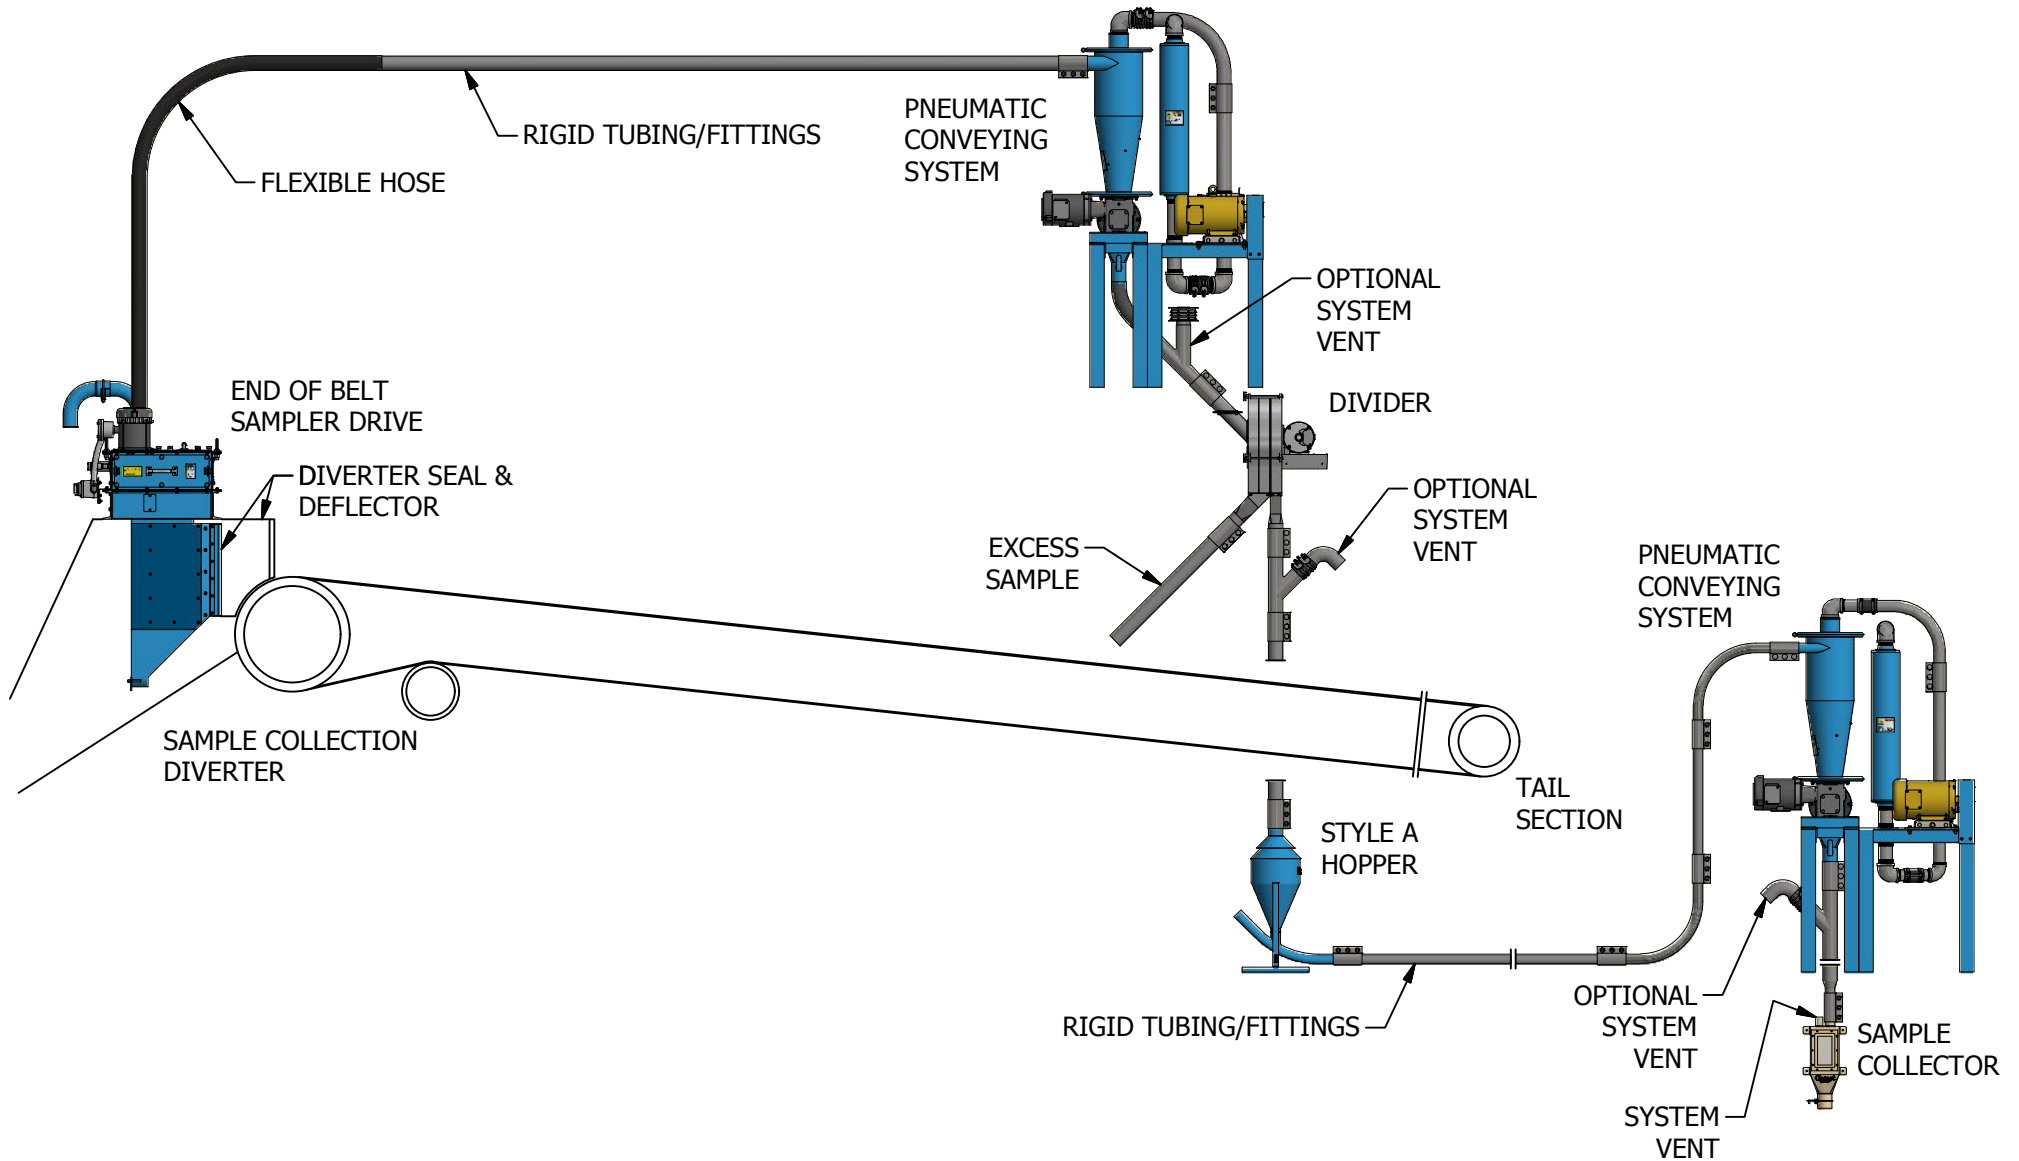

## Typical Belt End Sampling System – Dual Conveying System

**Note:** Optional vent system can be supplied by Gamet

GD51 Installation Drawing