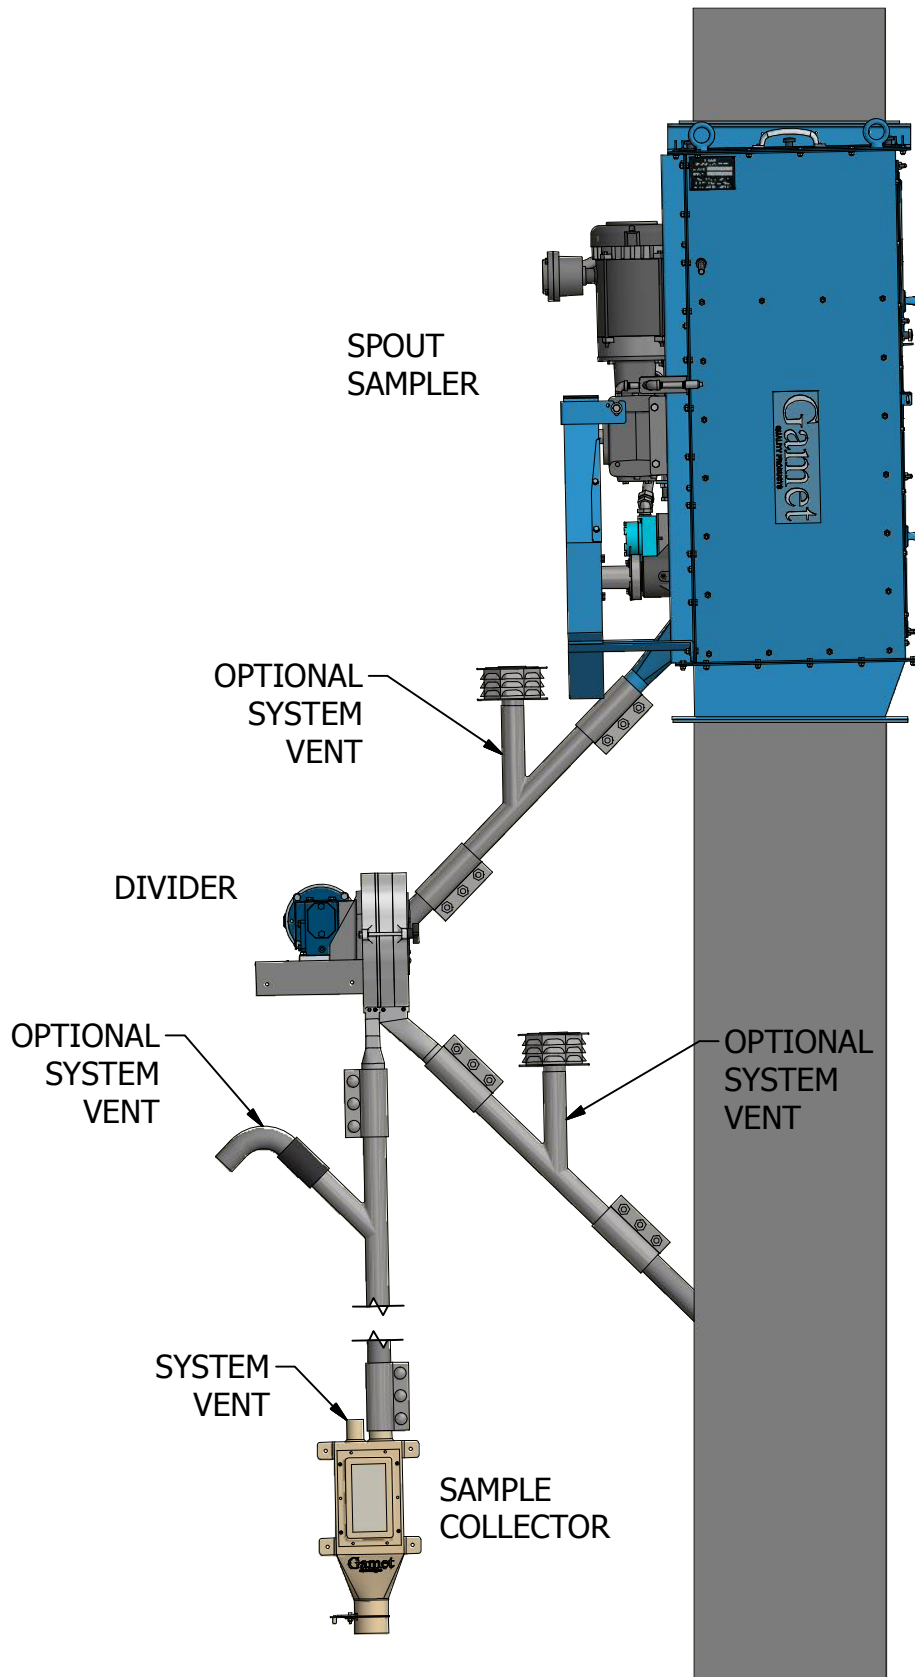

Typical Vertical Installation

Note: Optional vent systems can be supplied by Gamet.

4200 Installation Drawing