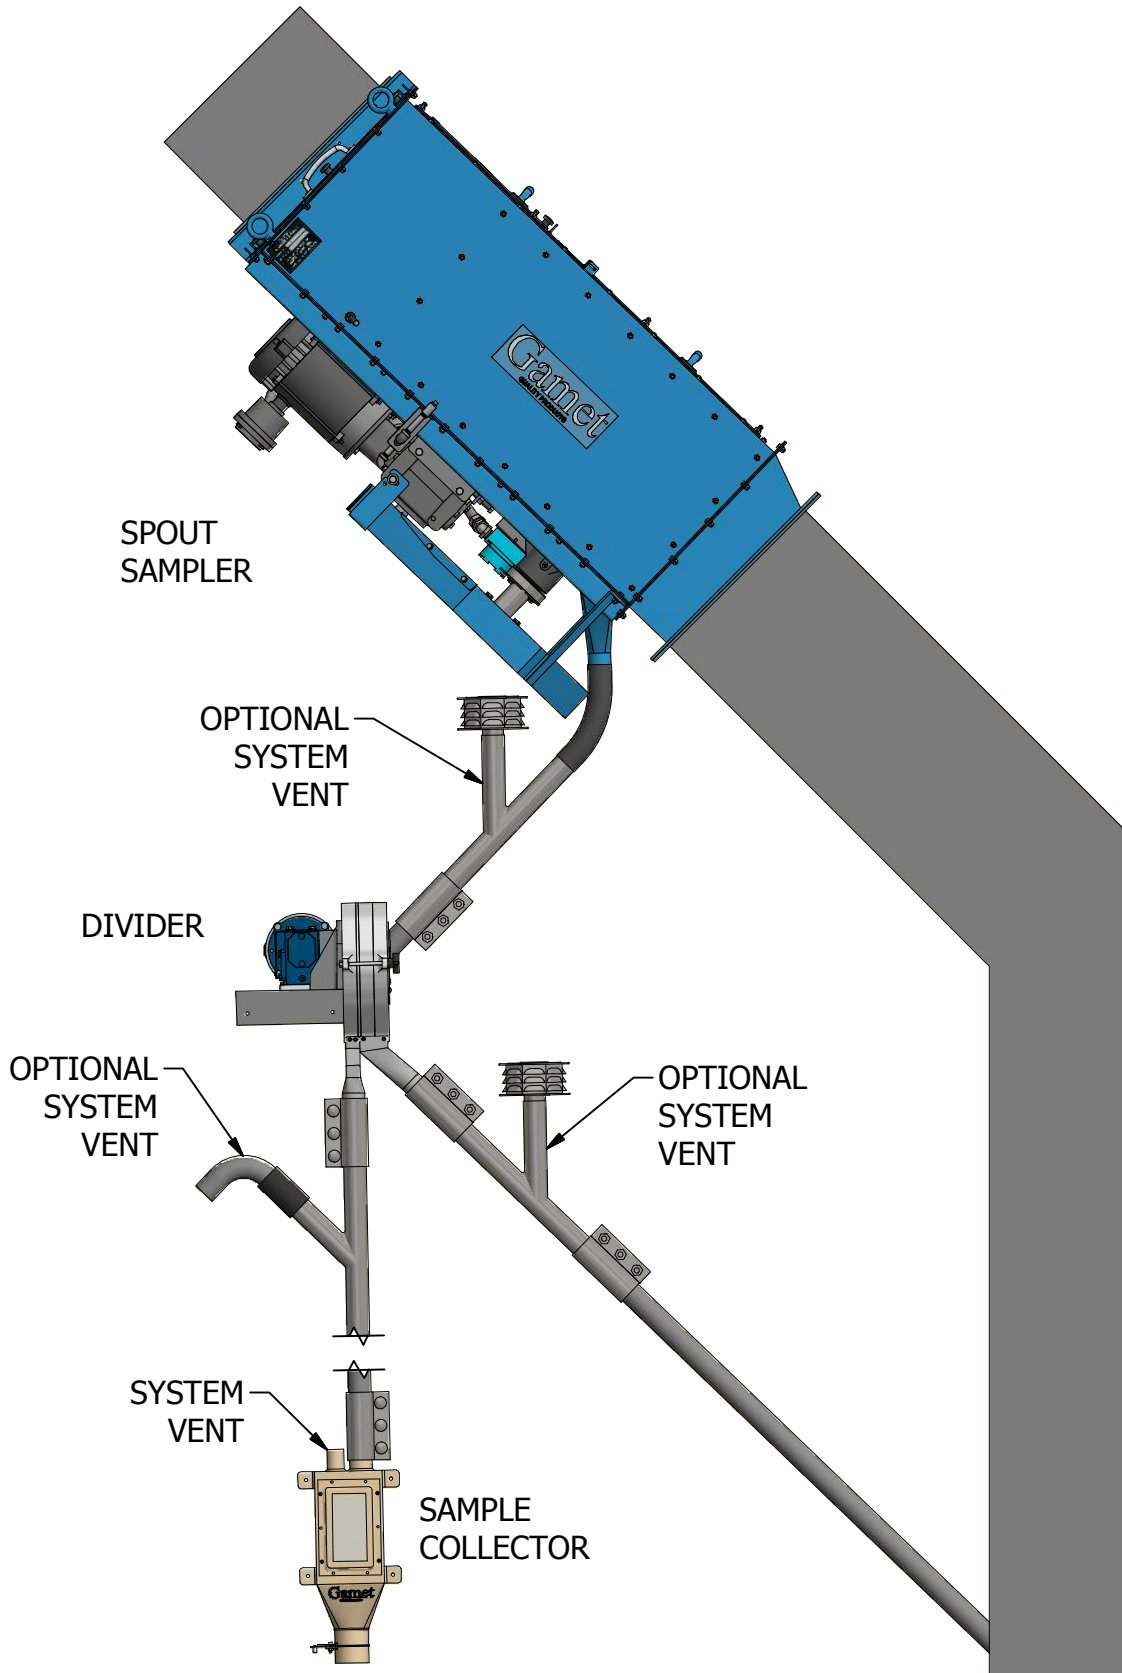

Typical Angular Installation

Note: Optional vent systems can be supplied by Gamet.

4200 Installation Drawing