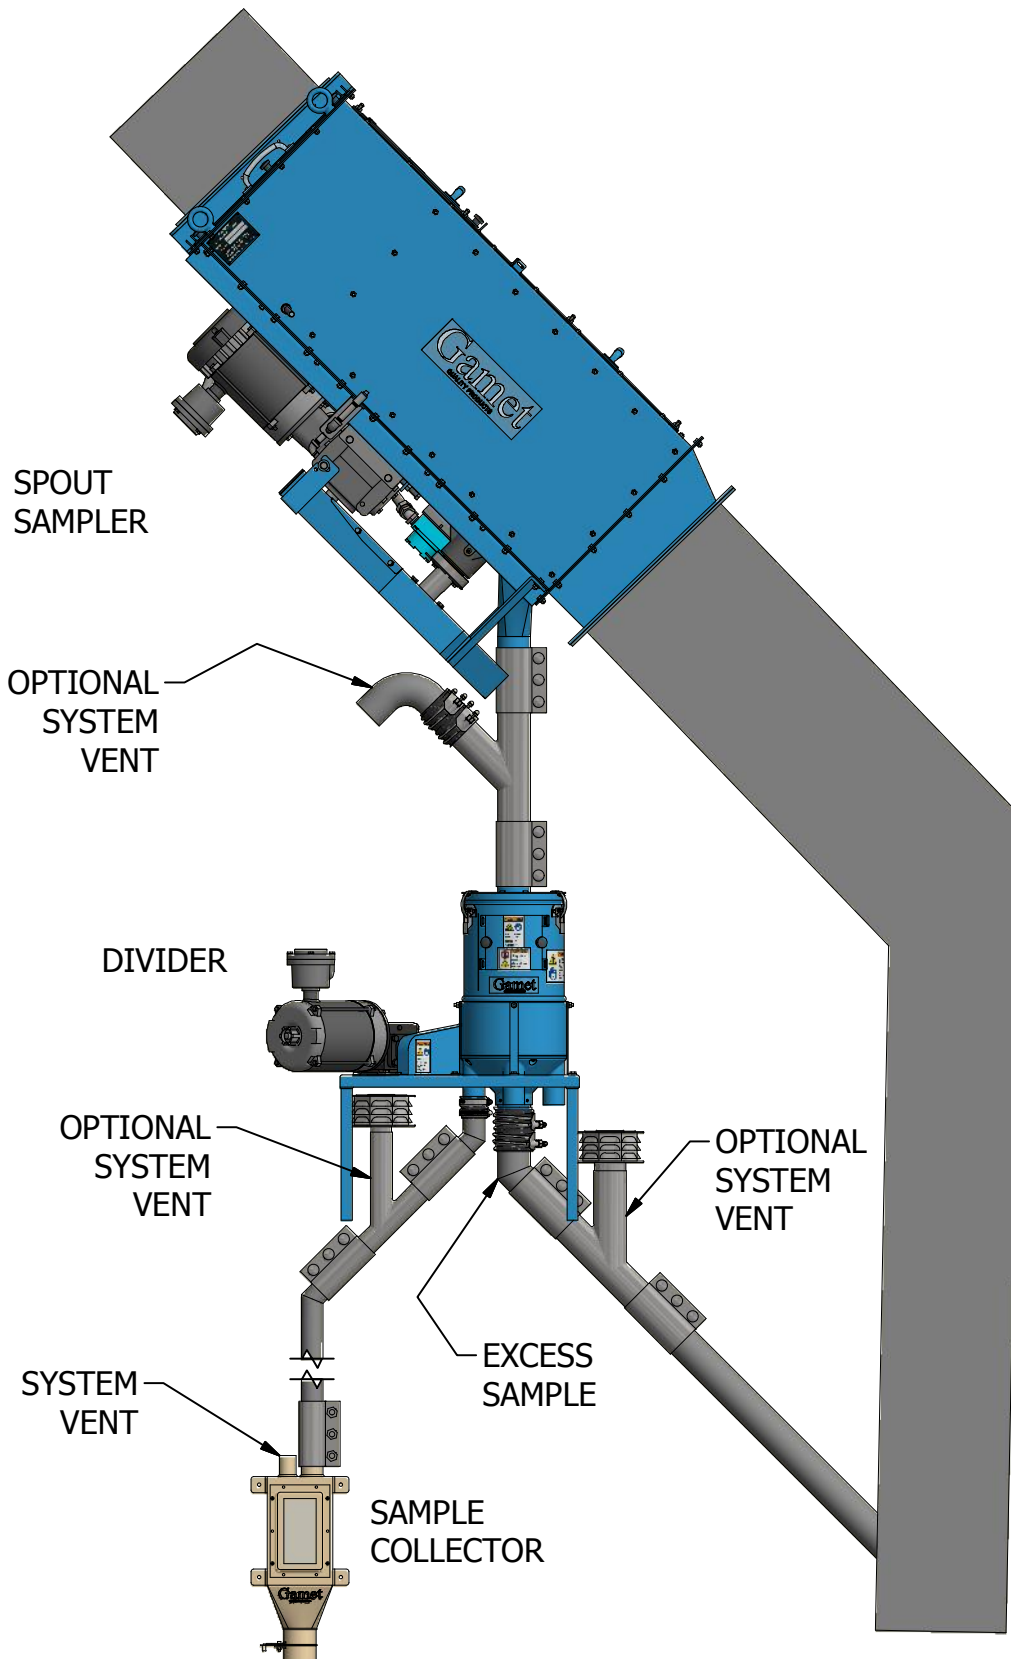

## Typical Angular Installation

**Note:** Optional vent systems can be supplied by Gamet.

GDCD Installation Drawing