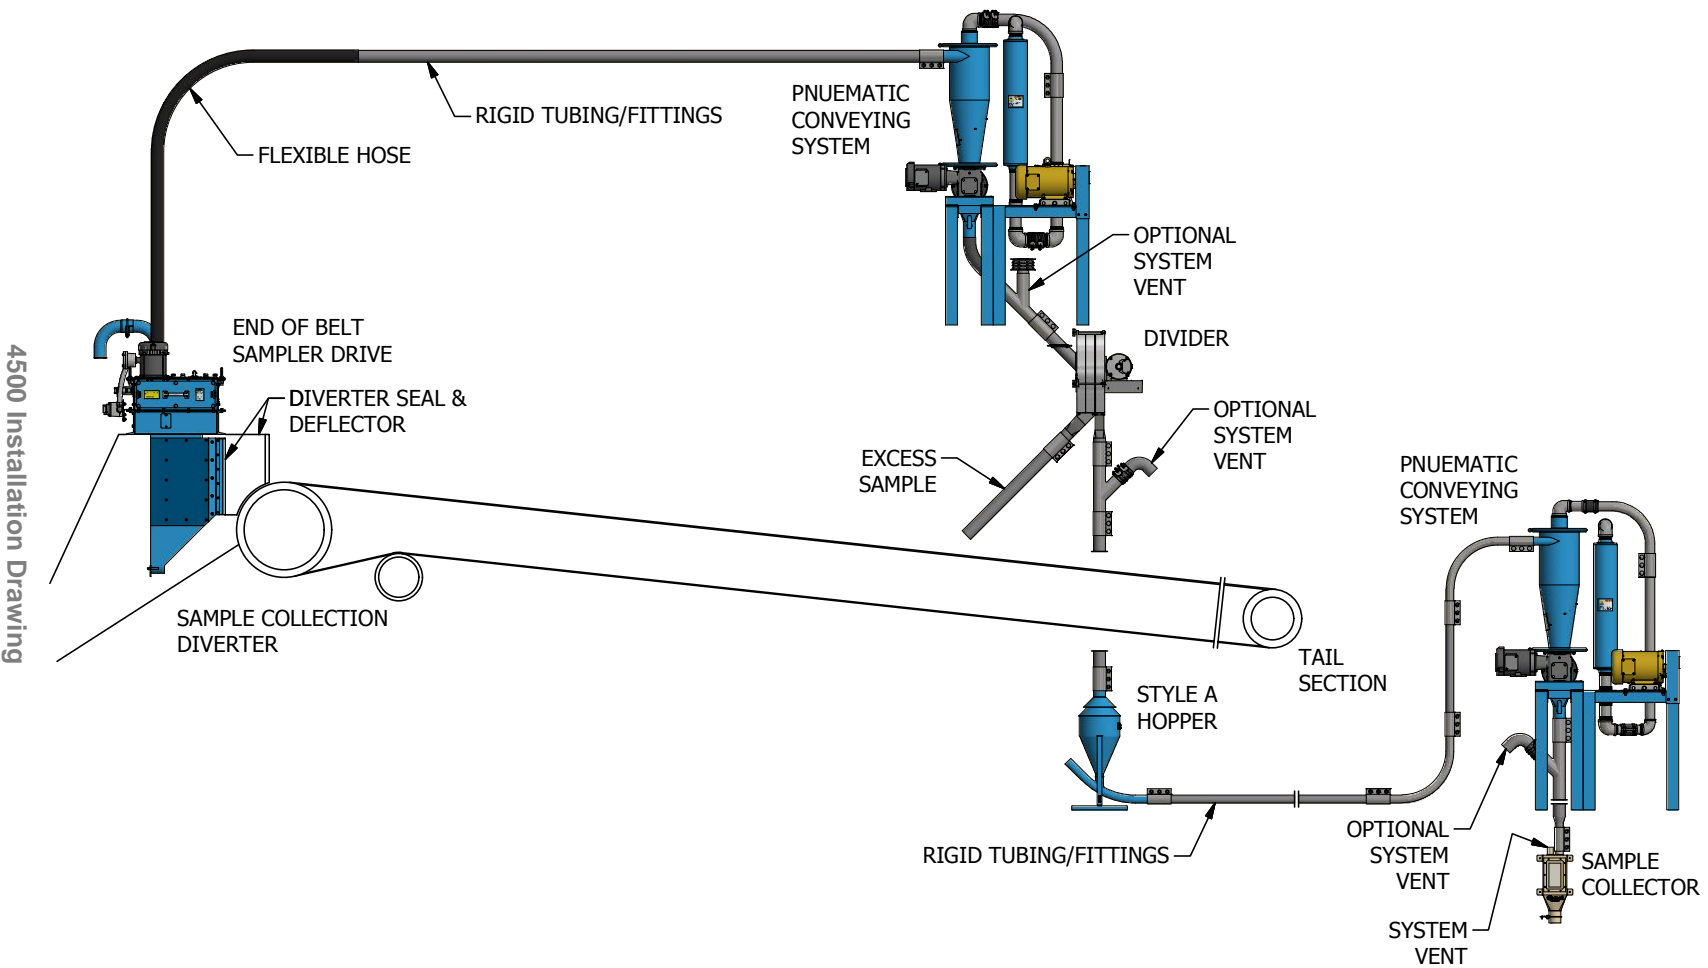

Typical Belt End Sampling System – Dual Conveying System

Note: Optional vent system can be supplied by Gamet

4500 Installation Drawing