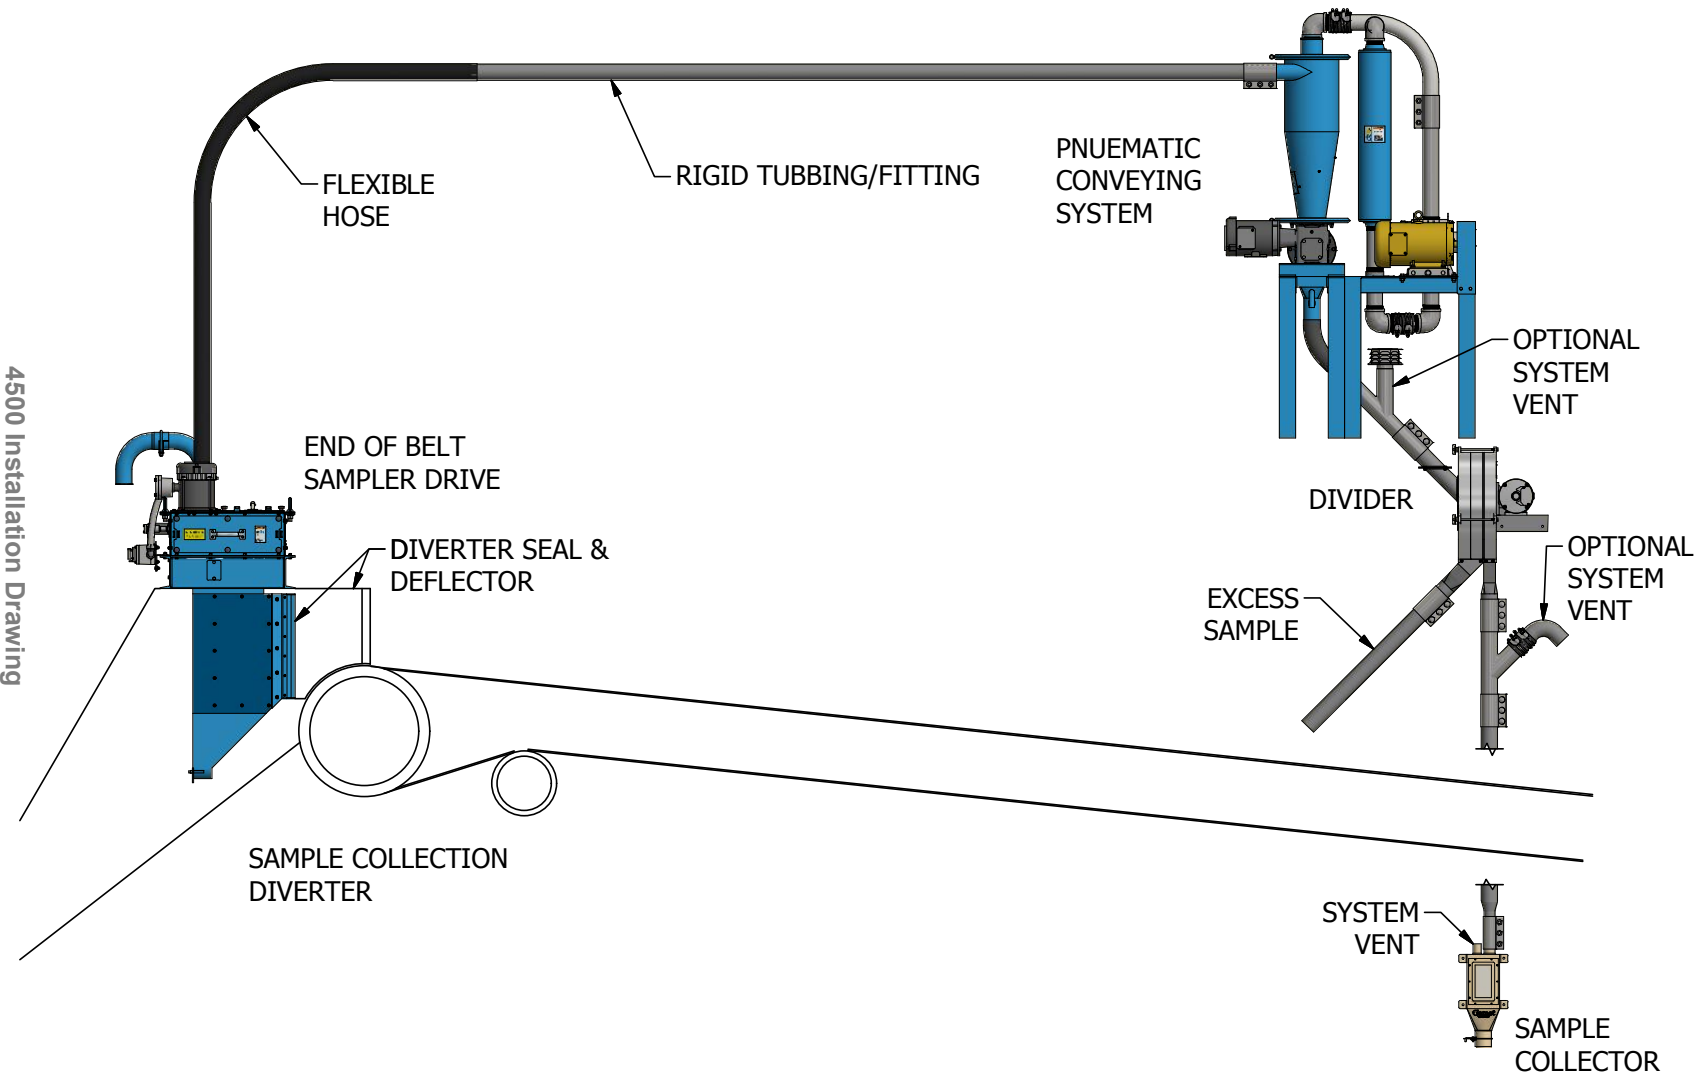

Typical Belt End Sampling System

Note: Optional vent systems can be supplied by Gamet.

4500 Installation Drawing