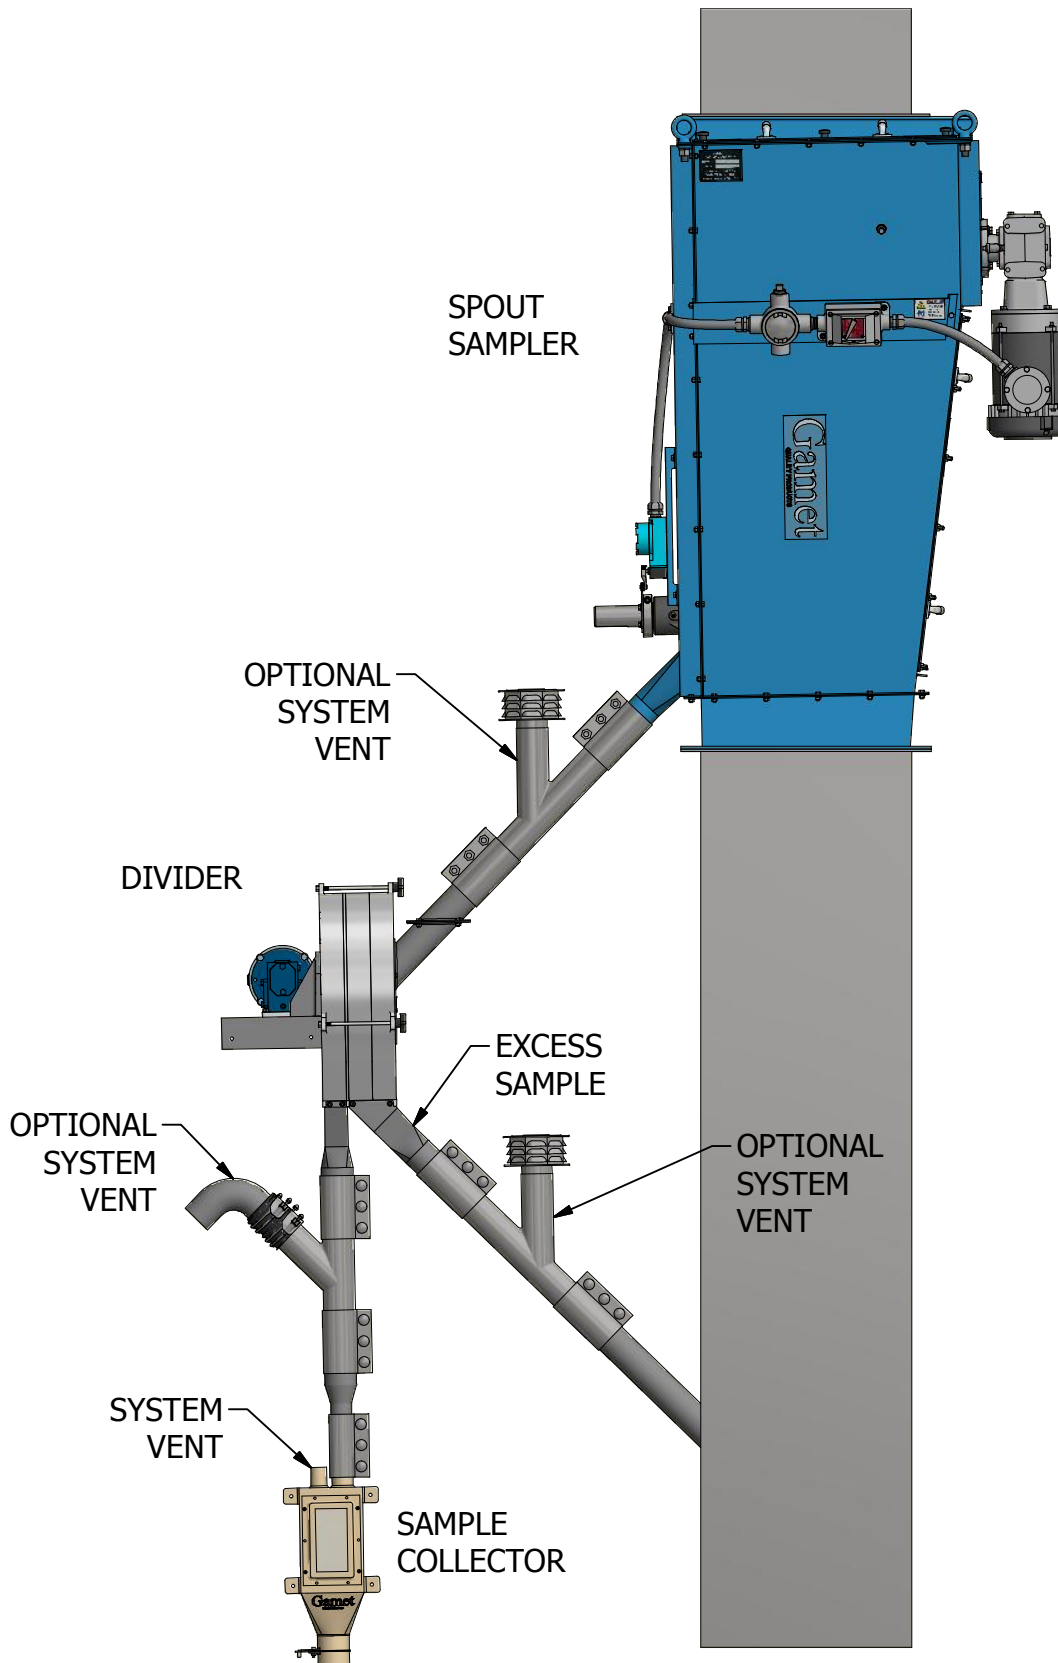

Typical Vertical Installation

Note: Optional vent systems can be supplied by Gamet.

4500 Installation Drawing