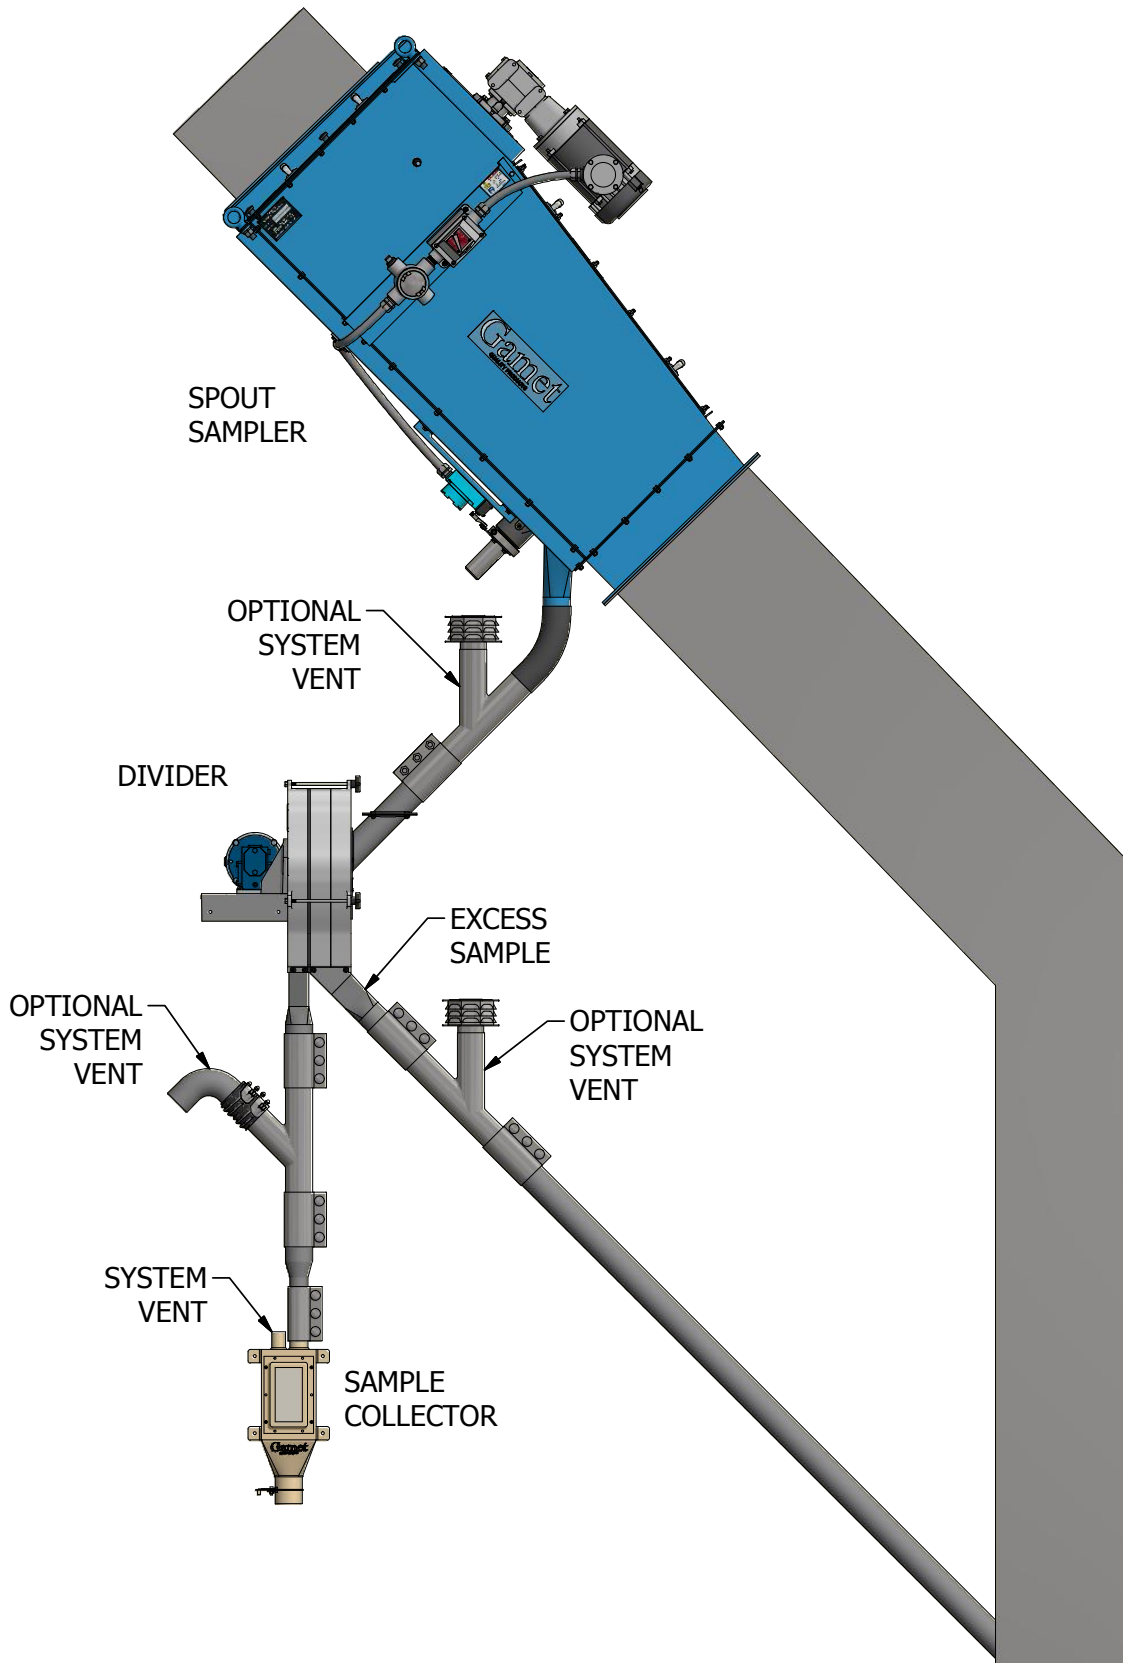

Typical Angular Installation

Note: Optional vent systems can be supplied by Gamet.

4500 Installation Drawing