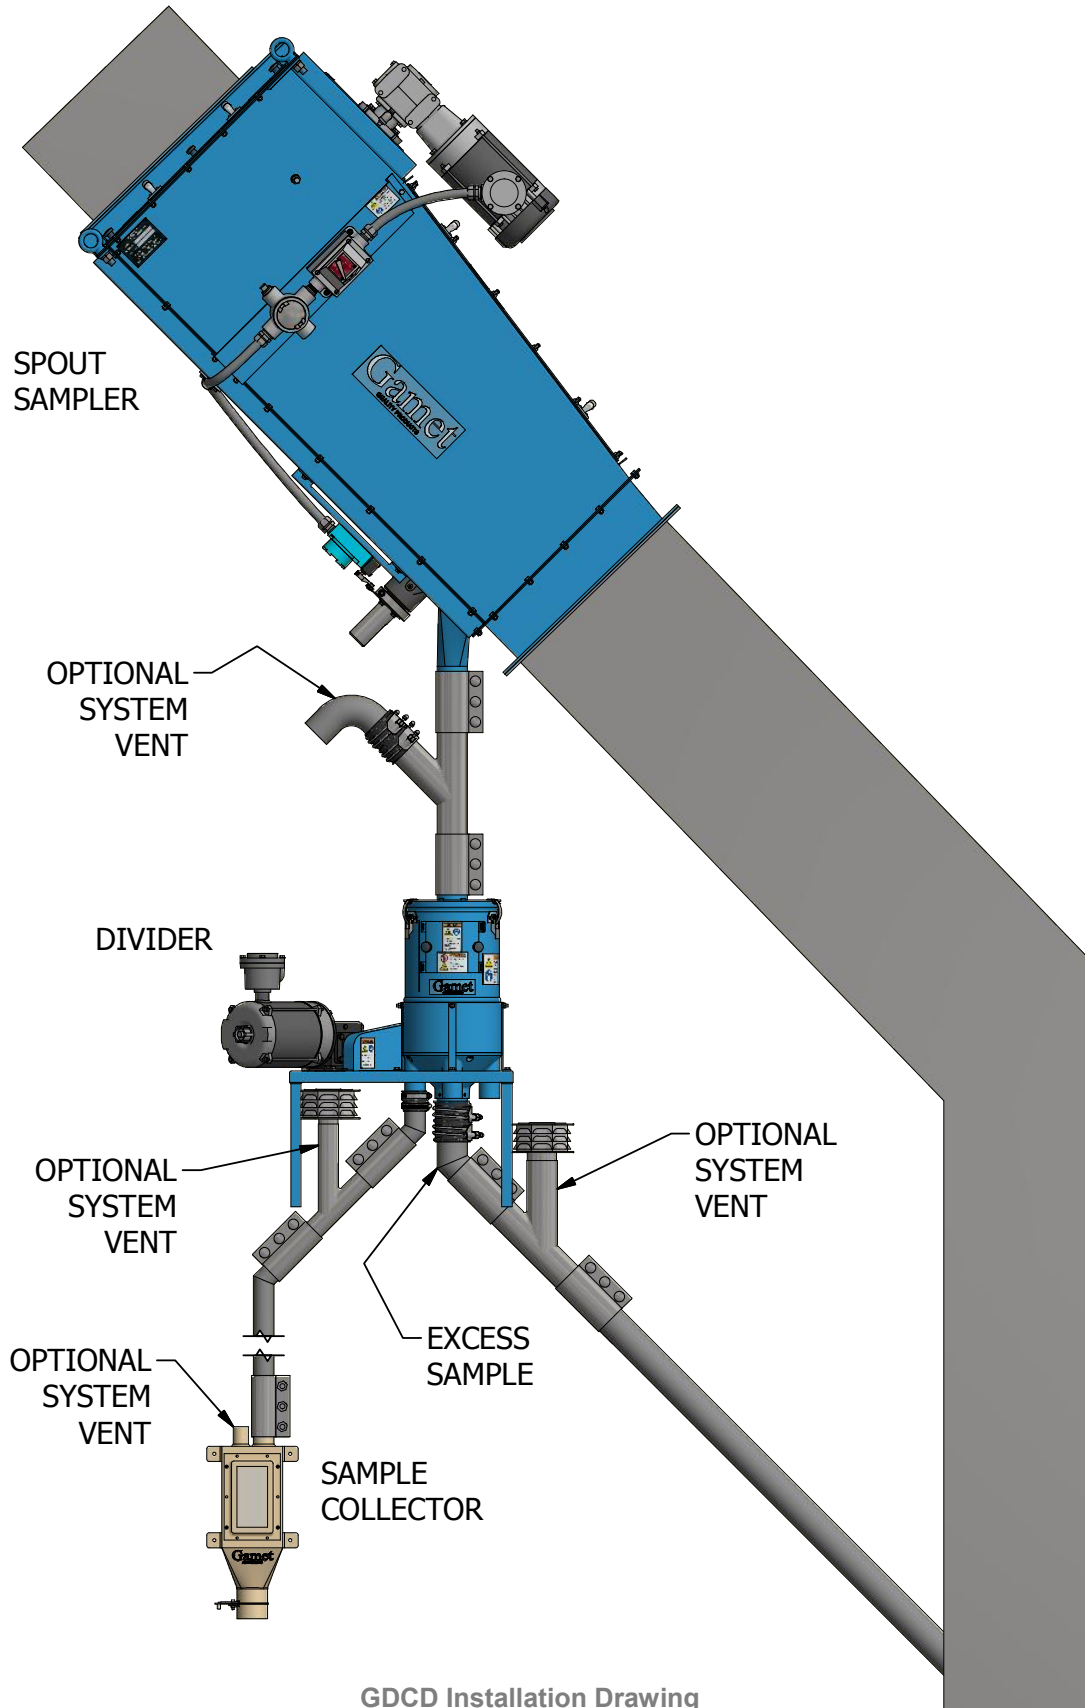

Typical Angular Installation

Note: Optional vent systems can be supplied by Gamet.

GDCD Installation Drawing